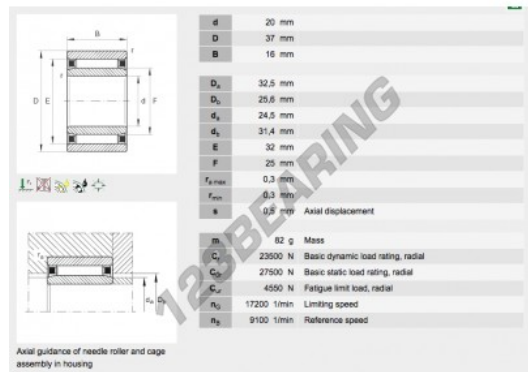

## Drawn cup roller bearing NAO-20-37-16-INA - NAO-20-37-16-INA

<https://www.123bearing.com/bearing-housing/needle-roller-bearing/drawn-cup/nao-20-37-16-ina>

### PRODUCT FEATURES

Brand	INA
N° Ean13	3663952232898
Inside diameter	20 mm
Outside diameter	37 mm
Thickness	16 mm
Packaging	1

[contact@123bearing.com](mailto:contact@123bearing.com)

(646) 712 9672

CRT4 de Lesquin 60 Rue Du Haut De Sainghin 59273 Fretin FRANCE