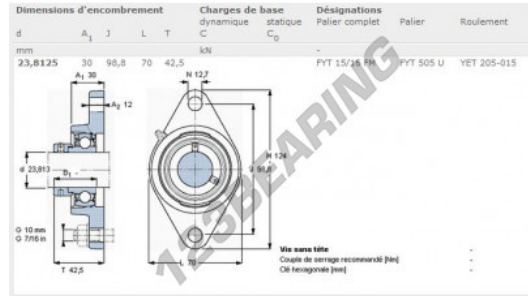

## Housed bearing 2 bolts FYT15-16-FM-SKF - FYT15-16-FM-SKF

<https://www.123bearing.com/bearing-housing/housed-bearing/cast-iron-housed-bearing-2/fyt15-16-fm-skf>

### PRODUCT FEATURES

Brand	SKF
N° Ean13	3663952230603
Shaft diameter	23.81 mm
No. of fasteners	2
Tightening	Eccentric locking ring
Mounting center distance	98.8 mm
Material	cast iron
Packaging	1

[contact@123bearing.com](mailto:contact@123bearing.com)