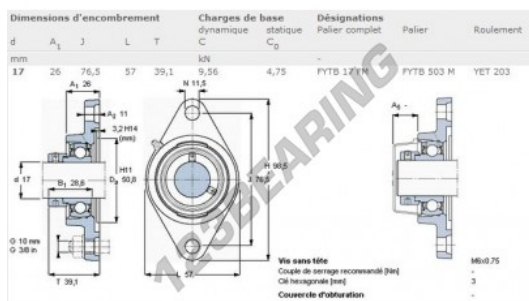

Housed bearing 2 bolts FYTB17-FM-SKF - FYTB17-FM-SKF

<https://www.123bearing.com/bearing-housing/housed-bearing/cast-iron-housed-bearing-2/fytb17-fm-skf>

PRODUCT FEATURES

Brand	SKF
N° Ean13	7316577732439
Shaft diameter	17 mm
Shaft diameter	0.669" inch
No. of fasteners	2
Tightening	Eccentric locking ring
Mounting center distance	76.5 mm
Mounting center distance	3.012" inch
Material	cast iron
Weight	350 g
Packaging	-
Standard	No standard