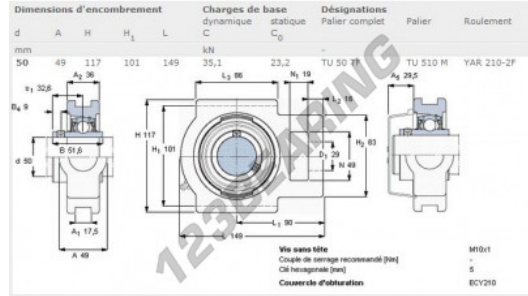

Housed bearing 1 bolt TU50-TF-SKF - TU50-TF-SKF

<https://www.123bearing.com/bearing-housing/housed-bearing/cast-iron-housed-bearing-1/tu50-tf-skf>

PRODUCT FEATURES

Brand	SKF
N° Ean13	7316577032355
Shaft diameter	50 mm
No. of fasteners	1
Tightening	Set screw
Material	cast iron
Packaging	1