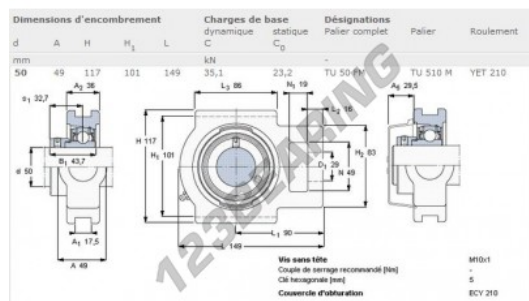

## Housed bearing 1 bolt TU50-FM-SKF - TU50-FM-SKF

<https://www.123bearing.com/bearing-housing/housed-bearing/cast-iron-housed-bearing-1/tu50-fm-skf>

### PRODUCT FEATURES

Brand	SKF
N° Ean13	7316571183831
Shaft diameter	50 mm
Shaft diameter	1.969" inch
No. of fasteners	1
Tightening	set screw
Material	cast iron
Weight	246 g
Dynamic load	35.1 kN
Static load	23.2 kN
Packaging	-
Standard	No standard