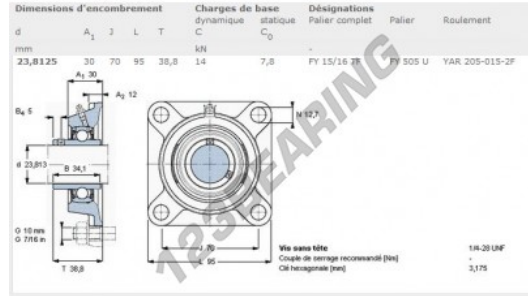

Housed bearing 4 bolts FY15-16-TF-SKF - FY15-16-TF-SKF

<https://www.123bearing.com/bearing-housing/housed-bearing/cast-iron-housed-bearing-4/fy15-16-tf-skf>

PRODUCT FEATURES

Brand	SKF
N° Ean13	7316577754868
Shaft diameter	23.81 mm
Shaft diameter	15/16" inch
No. of fasteners	4
Tightening	set screw
Mounting center distance	70 mm
Mounting center distance	2.756" inch
Material	cast iron
Packaging	1