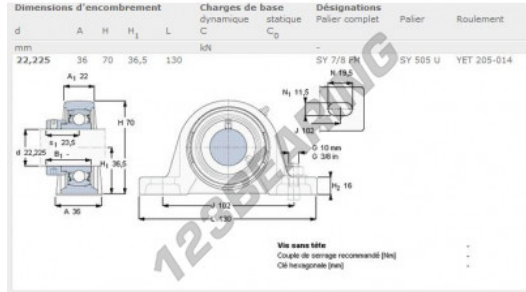

## Housed bearing 2 bolts SY7-8-FM-SKF - SY7-8-FM-SKF

<https://www.123bearing.com/bearing-housing/housed-bearing/cast-iron-housed-bearing-2/sy7-8-fm-skf>

### PRODUCT FEATURES

Brand	SKF
N° Ean13	3663952229102
Shaft diameter	22.23 mm
No. of fasteners	2
Tightening	Eccentric locking ring
Mounting center distance	102 mm
Material	cast iron
Packaging	1

[contact@123bearing.com](mailto:contact@123bearing.com)