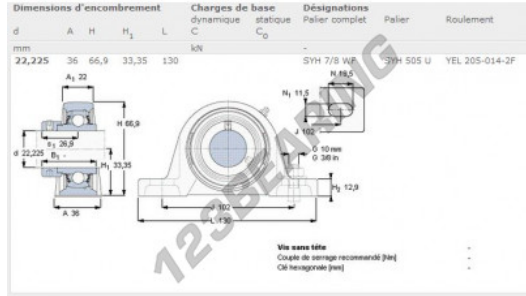

Housed bearing 2 bolts SYH7-8-WF-SKF - SYH7-8-WF-SKF

<https://www.123bearing.com/bearing-housing/housed-bearing/cast-iron-housed-bearing-2/syh7-8-wf-skf>

PRODUCT FEATURES

Brand	SKF
N° Ean13	3663952229089
Shaft diameter	22.23 mm
No. of fasteners	2
Tightening	Eccentric locking ring
Mounting center distance	102 mm
Material	cast iron
Packaging	1