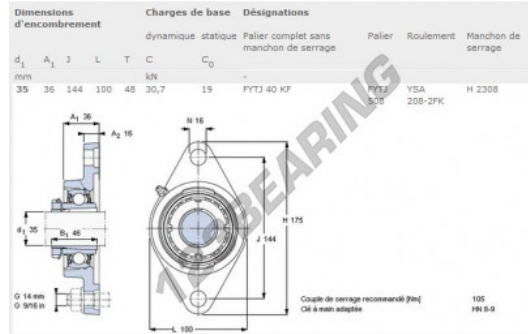

Housed bearing 2 bolts FYTJ40-KF-SKF - FYTJ40-KF-SKF

<https://www.123bearing.com/bearing-housing/housed-bearing/cast-iron-housed-bearing-2/fytj40-kf-skf>

PRODUCT FEATURES

Brand	SKF
N° Ean13	7316570188318
Shaft diameter	35 mm
Shaft diameter	1.378" inch
No. of fasteners	2
Tightening	Clamping sleeve
Mounting center distance	144 mm
Mounting center distance	5.669" inch
Material	cast iron
Packaging	1