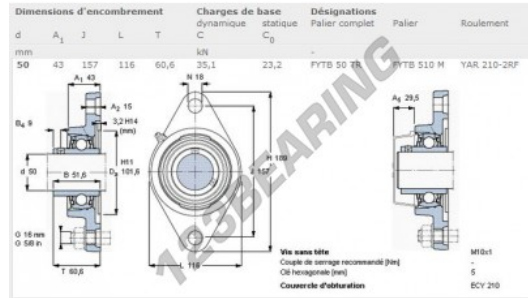

Housed bearing 2 bolts FYTB50-TR-SKF - FYTB50-TR-SKF

<https://www.123bearing.com/bearing-housing/housed-bearing/cast-iron-housed-bearing-2/fytb50-tr-skf>

PRODUCT FEATURES

Brand	SKF
N° Ean13	7316570701098
Shaft diameter	50 mm
Shaft diameter	1.969" inch
No. of fasteners	2
Tightening	set screw
Mounting center distance	157 mm
Mounting center distance	6.181" inch
Material	cast iron
Packaging	1