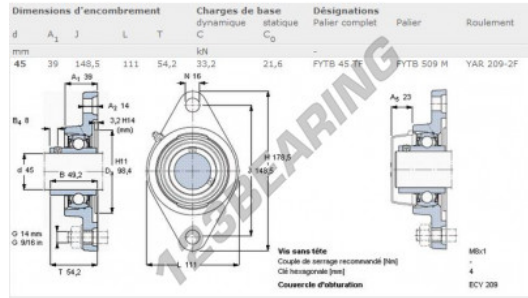

## Housed bearing 2 bolts FYTB45-TF-SKF - FYTB45-TF-SKF

<https://www.123bearing.com/bearing-housing/housed-bearing/cast-iron-housed-bearing-2/fytb45-tf-skf>

### PRODUCT FEATURES

Brand	SKF
N° Ean13	7316577031846
Shaft diameter	45 mm
No. of fasteners	2
Tightening	set screw
Mounting center distance	148.5 mm
Material	cast iron
Packaging	1

[contact@123bearing.com](mailto:contact@123bearing.com)