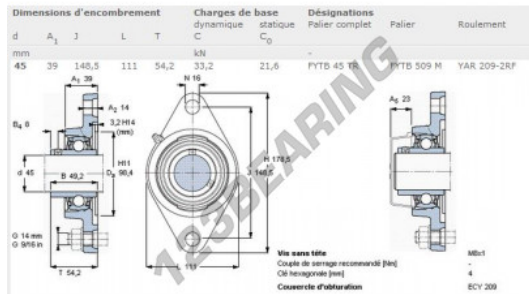

Housed bearing 2 bolts FYTB45-TR-SKF - FYTB45-TR-SKF

<https://www.123bearing.com/bearing-housing/housed-bearing/cast-iron-housed-bearing-2/fytb45-tr-skf>

PRODUCT FEATURES

Brand	SKF
N° Ean13	7316570115635
Shaft diameter	45 mm
No. of fasteners	2
Tightening	set screw
Mounting center distance	148.5 mm
Material	cast iron
Packaging	1