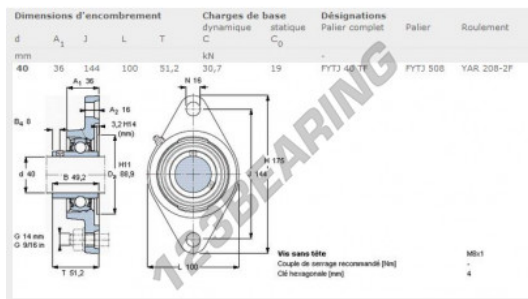

## Housed bearing 2 bolts FYTJ40-TF-SKF - FYTJ40-TF-SKF

<https://www.123bearing.com/bearing-housing/housed-bearing/cast-iron-housed-bearing-2/fytj40-tf-skf>

### PRODUCT FEATURES

Brand	SKF
N° Ean13	7316570225693
Shaft diameter	40 mm
No. of fasteners	2
Tightening	Eccentric locking ring
Mounting center distance	144 mm
Material	cast iron
Weight	1560 g
Packaging	-
Standard	No standard