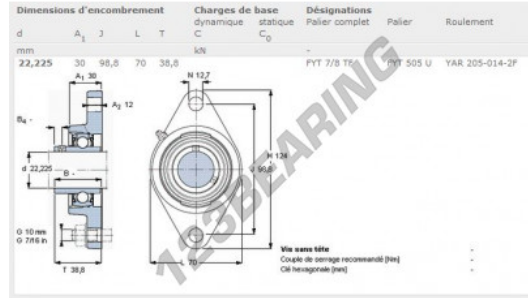

Housed bearing 2 bolts FYT7-8-TF-SKF - FYT7-8-TF-SKF

<https://www.123bearing.com/bearing-housing/housed-bearing/cast-iron-housed-bearing-2/fyt7-8-tf-skf>

PRODUCT FEATURES

Brand	SKF
N° Ean13	3663952228518
Shaft diameter	22.23 mm
Shaft diameter	7/8" inch
No. of fasteners	2
Tightening	set screw
Mounting center distance	98.8 mm
Mounting center distance	3.89" inch
Material	cast iron
Packaging	1