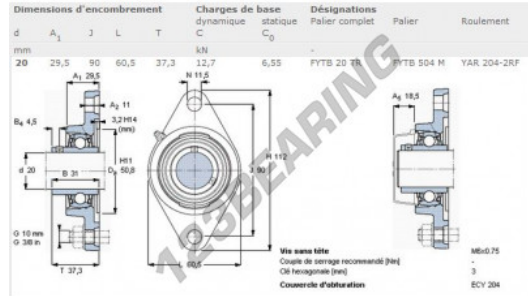

## Housed bearing 2 bolts FYTB20-TR-SKF - FYTB20-TR-SKF

<https://www.123bearing.com/bearing-housing/housed-bearing/cast-iron-housed-bearing-2/fytb20-tr-skf>

### PRODUCT FEATURES

Brand	SKF
N° Ean13	7316571175270
Shaft diameter	20 mm
No. of fasteners	2
Tightening	set screw
Mounting center distance	90 mm
Material	cast iron
Packaging	1

[contact@123bearing.com](mailto:contact@123bearing.com)