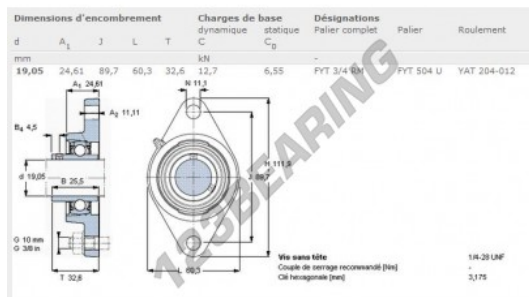

## Housed bearing 2 bolts FYT3-4-RM-SKF - FYT3-4-RM-SKF

<https://www.123bearing.com/bearing-housing/housed-bearing/cast-iron-housed-bearing-2/fyt3-4-rm-skf>

### PRODUCT FEATURES

Brand	SKF
N° Ean13	3663952228471
Shaft diameter	19.05 mm
No. of fasteners	2
Tightening	set screw
Mounting center distance	111.9 mm
Material	cast iron
Packaging	1

[contact@123bearing.com](mailto:contact@123bearing.com)