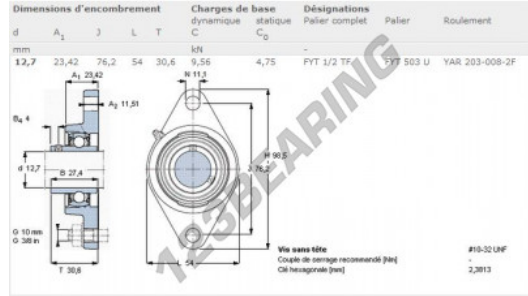

Housed bearing 2 bolts FYT1-2-TF-SKF - FYT1-2-TF-SKF

<https://www.123bearing.com/bearing-housing/housed-bearing/cast-iron-housed-bearing-2/fyt1-2-tf-skf>

PRODUCT FEATURES

Brand	SKF
N° Ean13	3663952228389
Shaft diameter	12.7 mm
Shaft diameter	1/2" inch
No. of fasteners	2
Tightening	set screw
Mounting center distance	76.2 mm
Mounting center distance	3" inch
Material	cast iron
Packaging	1