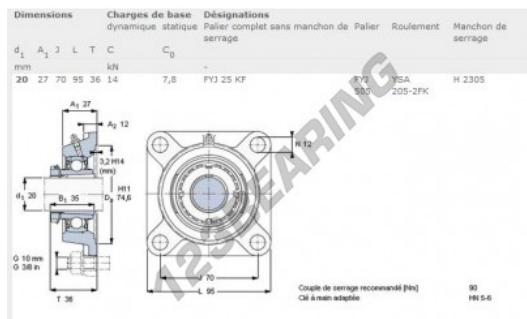

Housed bearing 4 bolts FYJ25-KF-SKF - FYJ25-KF-SKF

<https://www.123bearing.com/bearing-housing/housed-bearing/cast-iron-housed-bearing-4/fyj25-kf-skf>

PRODUCT FEATURES

| | |
|--------------------------|-----------------|
| Brand | SKF |
| N° Ean13 | 7316571104843 |
| Shaft diameter | 20 mm |
| No. of fasteners | 4 |
| Tightening | Clamping sleeve |
| Mounting center distance | 70 mm |
| Material | cast iron |
| Packaging | 1 |