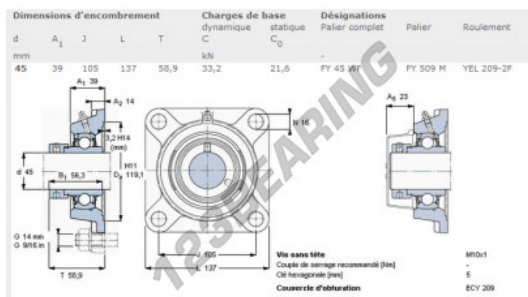

## Housed bearing 4 bolts FY45-WF-SKF - FY45-WF-SKF

<https://www.123bearing.com/bearing-housing/housed-bearing/cast-iron-housed-bearing-4/fy45-wf-skf>

### PRODUCT FEATURES

Brand	SKF
N° Ean13	7316570703979
Shaft diameter	45 mm
No. of fasteners	4
Tightening	Eccentric locking ring
Mounting center distance	105 mm
Material	cast iron
Packaging	1

[contact@123bearing.com](mailto:contact@123bearing.com)