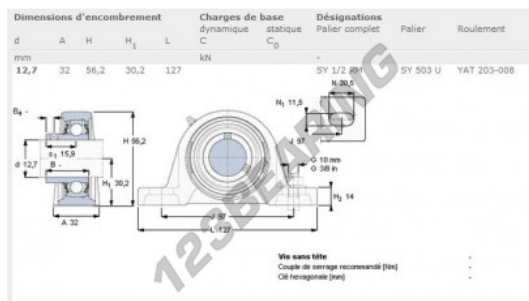

Housed bearing 2 bolts SY1-2-RM-SKF - SY1-2-RM-SKF

<https://www.123bearing.com/bearing-housing/housed-bearing/cast-iron-housed-bearing-2/sy1-2-rm-skf>

PRODUCT FEATURES

Brand	SKF
N° Ean13	3663952227603
Shaft diameter	12.7 mm
No. of fasteners	2
Tightening	set screw
Mounting center distance	97 mm
Material	cast iron
Packaging	1