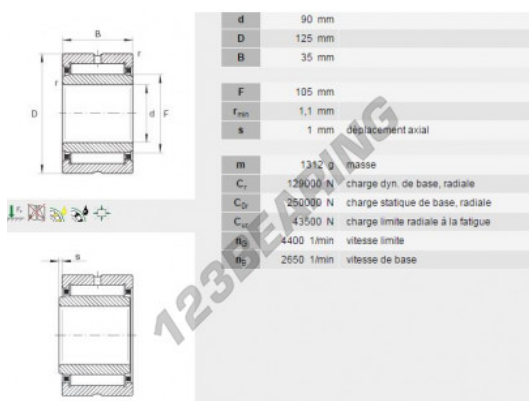

## Needle roller bearing NA4918-INA - NA4918-INA

<https://www.123bearing.com/bearing-housing/needle-roller-bearing/needle/na4918-ina>

### PRODUCT FEATURES

Brand	INA
N° Ean13	3663952226088
Inside diameter	90 mm
Inside diameter	3.543" inch
Outside diameter	125 mm
Outside diameter	4.921" inch
Thickness	35 mm
Thickness	1.378" inch
Weight	1315 g
Packaging	1