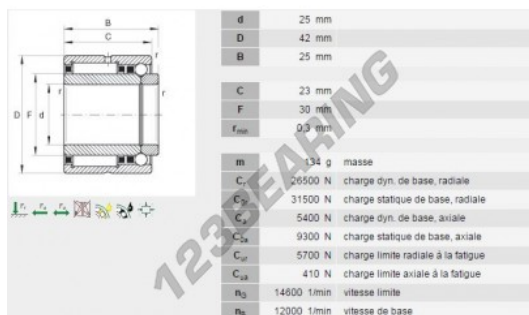

Needle roller bearing NKIB5905-INA - NKIB5905-INA

<https://www.123bearing.com/bearing-housing/needle-roller-bearing/needle/nkib5905-ina>

PRODUCT FEATURES

Brand	INA
N° Ean13	4012802736144
Inside diameter	25 mm
Outside diameter	42 mm
Thickness	25 mm
Limiting speed	14600 rpm
Weight	125.41 g
Dynamic load	26.5 kN
Static load	31.5 kN
Packaging	1
Standard	No standard