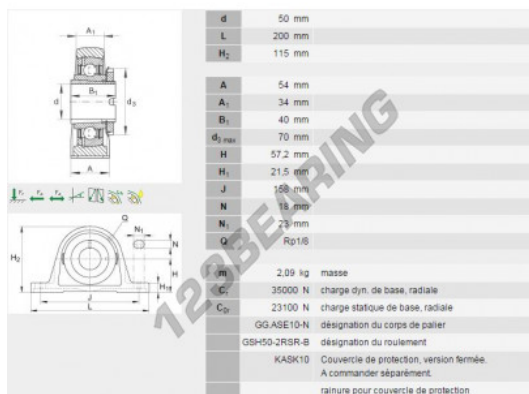

## Housed bearing 2 bolts RASEA50-N-INA - RASEA50-N-INA

<https://www.123bearing.com/bearing-housing/housed-bearing/cast-iron-housed-bearing-2/rasea50-n-ina>

### PRODUCT FEATURES

Brand	INA
N° Ean13	3663952219745
Shaft diameter	50 mm
No. of fasteners	2
Tightening	Clamping sleeve
Mounting center distance	158 mm
Material	cast iron
Packaging	1

[contact@123bearing.com](mailto:contact@123bearing.com)