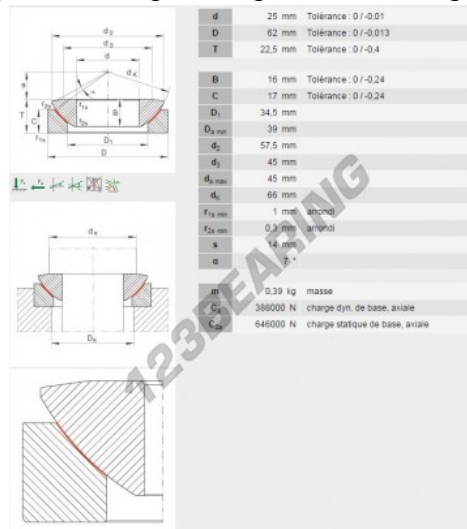

Housed bearing accessorie GE25-AW-INA - GE25-AW-INA

<https://www.123bearing.com/bearing-housing/housed-bearing/accessories/ge25-aw-ina>

PRODUCT FEATURES

Brand	INA
N° Ean13	3663952216706
Inside diameter	25 mm
Outside diameter	62 mm
Thickness	22.5 mm
Packaging	1