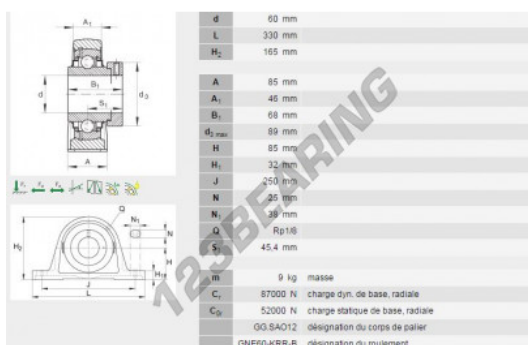

Housed bearing 2 bolts RSAO60-INA - RSAO60-INA

<https://www.123bearing.com/bearing-housing/housed-bearing/cast-iron-housed-bearing-2/rsao60-ina>

PRODUCT FEATURES

Brand	INA
N° Ean13	3663952210476
Shaft diameter	60 mm
Shaft diameter	2.362" inch
No. of fasteners	2
Tightening	Eccentric locking ring
Mounting center distance	250 mm
Mounting center distance	9.843" inch
Material	cast iron
Weight	9000 g
Packaging	1