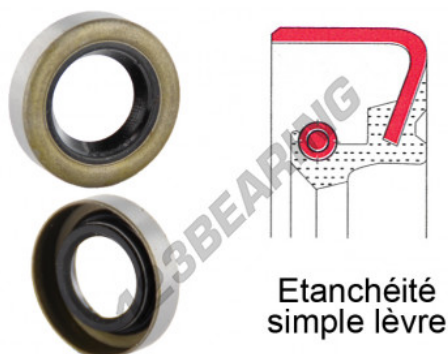

## Rotary shaft seal

**BB-196.85X222.25X12.70-NBR - BB-196.85X222.25X12.70-NBR**

<https://www.123bearing.com/seals/seal/rotary-shaft-seal/bb-196.85x222.25x12.70-nbr>

### PRODUCT FEATURES

Brand	GEN
Inside diameter	196.85 mm
Outside diameter	222.25 mm
Thickness	12.7 mm
Material	NBR
Type	BB
Weight	150 g
Packaging	1

[contact@123bearing.com](mailto:contact@123bearing.com)