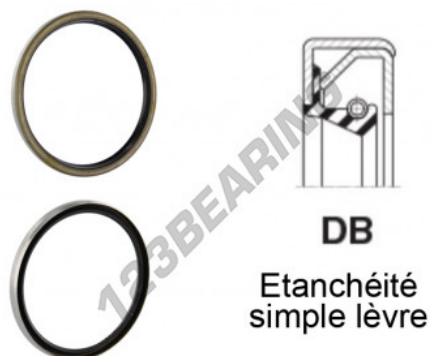

Rotary shaft seal
DB-180X220X15-NBR - DB-180X220X15-NBR
<https://www.123bearing.com/seals/seal/rotary-shaft-seal/db-180x220x15-nbr>

PRODUCT FEATURES

Brand	GEN
Inside diameter	180 mm
Outside diameter	220 mm
Thickness	15 mm
Material	NBR
Type	DB
Packaging	1