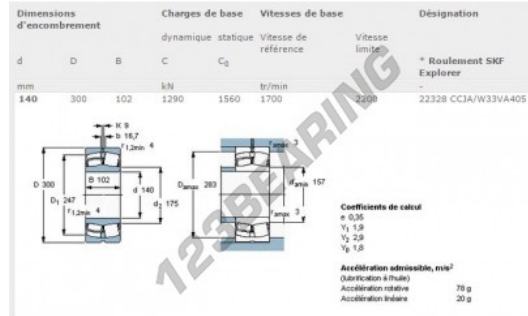

Spherical roller bearing

22328-CC-JA-W33-VA405 - 22328-CC-JA-W33-VA405

https://www.123bearing.com/bearing-housing/roller-bearing/spherical/22328-cc-ja-w33-va405

PRODUCT FEATURES

Brand	GEN
Inside diameter	140 mm
Outside diameter	300 mm
Thickness	102 mm
Limiting speed	1100 rpm
Dynamic load	1130000 kN
Static load	1560000 kN
Packaging	1