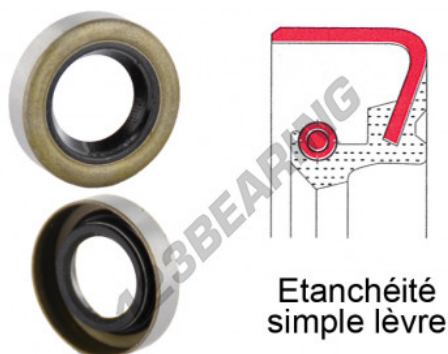

Rotary shaft seal

BB-73.02X95.25X12.70-NBR - BB-73.02X95.25X12.70-NBR

<https://www.123bearing.com/seals/seal/rotary-shaft-seal/bb-73.02x95.25x12.70-nbr>

PRODUCT FEATURES

Brand	GEN
Inside diameter	73.02 mm
Outside diameter	95.25 mm
Thickness	12.7 mm
Material	NBR
Type	BB
Weight	55 g
Packaging	1