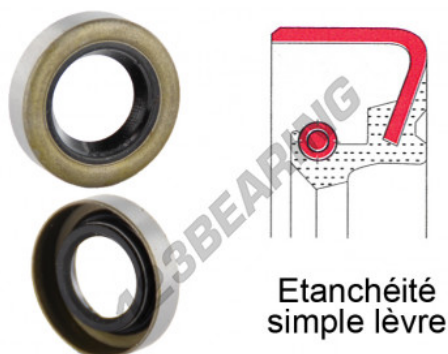

Rotary shaft seal BB-40X62X10-NBR - BB-40X62X10-NBR

<https://www.123bearing.com/seals/seal/rotary-shaft-seal/bb-40x62x10-nbr>

PRODUCT FEATURES

Brand	GEN
Inside diameter	40 mm
Outside diameter	62 mm
Thickness	10 mm
Material	NBR
Type	BB
Weight	25 g
Packaging	1