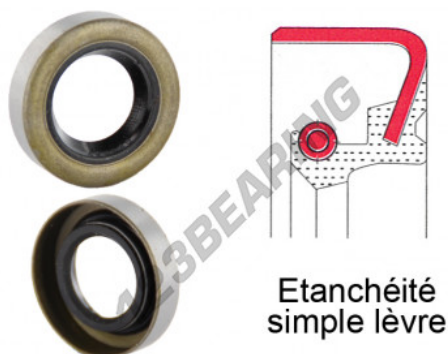

Rotary shaft seal BB-26X42X10-NBR - BB-26X42X10-NBR

<https://www.123bearing.com/seals/seal/rotary-shaft-seal/bb-26x42x10-nbr>

PRODUCT FEATURES

Brand	GEN
Inside diameter	26 mm
Outside diameter	42 mm
Thickness	10 mm
Material	NBR
Type	BB
Weight	30 g
Packaging	1