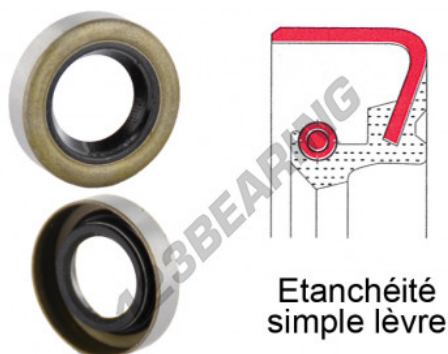

Rotary shaft seal

BB-22.22X38.10X9.52-NBR - BB-22.22X38.10X9.52-NBR

<https://www.123bearing.com/seals/seal/rotary-shaft-seal/bb-22.22x38.10x9.52-nbr>

PRODUCT FEATURES

Brand	GEN
Inside diameter	22.22 mm
Outside diameter	38.1 mm
Thickness	9.52 mm
Material	-
Type	-
Weight	12 g
Packaging	-