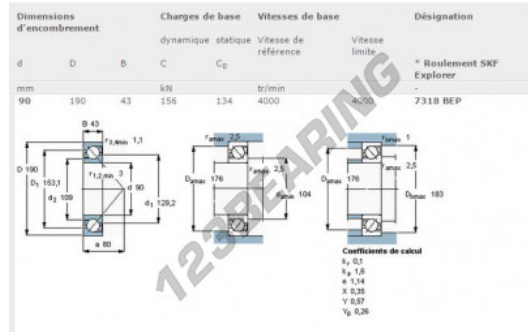

## Deep groove ball bearing single row 7318-BEP-SKF - 7318-BEP-SKF

<https://www.123bearing.com/bearing-housing/deep-groove-bearing/single-row/7318-bep-skf>

### PRODUCT FEATURES

Brand	SKF
N° Ean13	7316577151216
Inside diameter	90 mm
Sealing	Non-tight
Cage	Non-metallic
Contact angle	40 °
Outside diameter	190 mm
Thickness	43 mm
Limiting speed	4000 rpm
Weight	5200 g
Dynamic load	156 kN
Static load	134 kN
Packaging	1