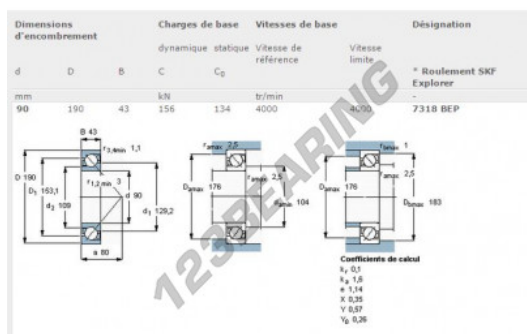

## Deep groove ball bearing single row 7318-BEP-SKF - 7318-BEP-SKF

<https://www.123bearing.com/bearing-housing/deep-groove-bearing/single-row/7318-bep-skf>

### PRODUCT FEATURES

Brand	SKF
N° Ean13	7316577151216
Inside diameter	90 mm
Sealing	Non-tight
Cage	Non-metallic
Contact angle	40 °
Outside diameter	190 mm
Thickness	43 mm
Limiting speed	4000 rpm
Weight	5200 g
Dynamic load	156 kN
Static load	134 kN
Packaging	1