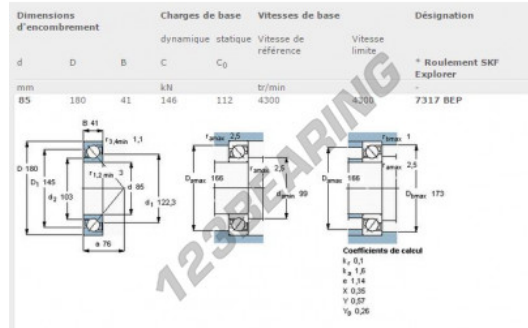

## Deep groove ball bearing single row 7317-BEP-SKF - 7317-BEP-SKF

<https://www.123bearing.com/bearing-housing/deep-groove-bearing/single-row/7317-bep-skf>

### PRODUCT FEATURES

|                  |               |
|------------------|---------------|
| Brand            | SKF           |
| N° Ean13         | 7316577151155 |
| Inside diameter  | 85 mm         |
| Sealing          | Non-tight     |
| Cage             | Non-metallic  |
| Contact angle    | 40 °          |
| Outside diameter | 180 mm        |
| Thickness        | 41 mm         |
| Limiting speed   | 4300 rpm      |
| Weight           | 4260 g        |
| Dynamic load     | 146 kN        |
| Static load      | 122 kN        |
| Packaging        | 1             |