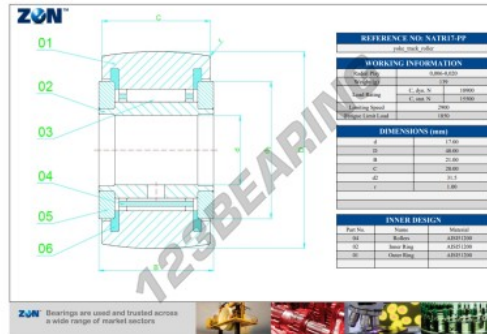

Yoke type track roller NATR17-PP - NATR17-PP

<https://www.123bearing.com/bearing-housing/roller-bearing/yoke-track-roller/natr17-pp>

PRODUCT FEATURES

Brand	GEN
Inside diameter	17 mm
Outside diameter	40 mm
Thickness	20 mm
Weight	141 g
Packaging	1