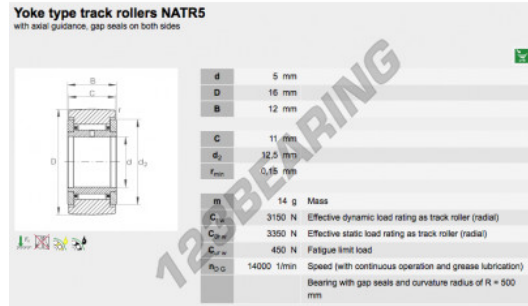

## Yoke type track roller NATR5-PPA-INA - NATR5-PPA-INA

<https://www.123bearing.com/bearing-housing/roller-bearing/yoke-track-roller/natr5-ppa-ina>

### PRODUCT FEATURES

Brand	INA
N° Ean13	3663952194240
Inside diameter	5 mm
Outside diameter	16 mm
Thickness	11 mm
Packaging	1

[contact@123bearing.com](mailto:contact@123bearing.com)

(646) 712 9672

CRT4 de Lesquin 60 Rue Du Haut De Sainghin 59273 Fretin FRANCE