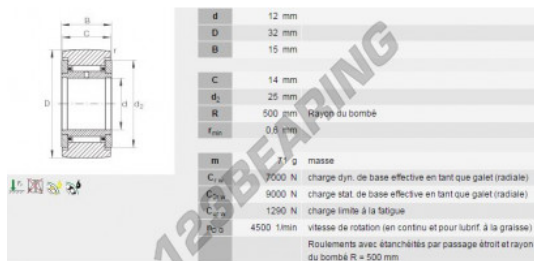

### PRODUCT FEATURES

|                  |               |
|------------------|---------------|
| Brand            | INA           |
| N° Ean13         | 3663952194165 |
| Inside diameter  | 12 mm         |
| Outside diameter | 32 mm         |
| Thickness        | 15 mm         |
| Packaging        | 1             |