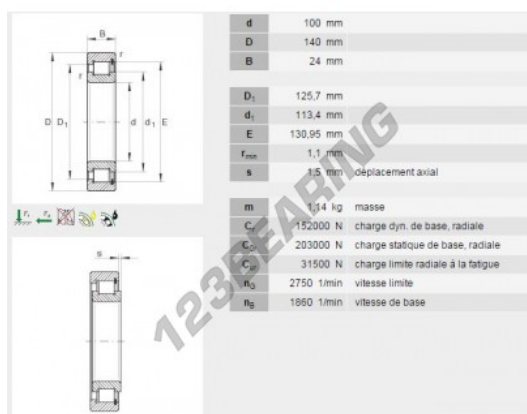

## Roller bearing SL182920-INA - SL182920-INA

<https://www.123bearing.com/bearing-housing/roller-bearing/roller/sl182920-ina>

### PRODUCT FEATURES

Brand	INA
N° Ean13	3663952193465
Inside diameter	100 mm
Outside diameter	140 mm
Thickness	24 mm
Packaging	1

[contact@123bearing.com](mailto:contact@123bearing.com)

(646) 712 9672

CRT4 de Lesquin 60 Rue Du Haut De Sainghin 59273 Fretin FRANCE