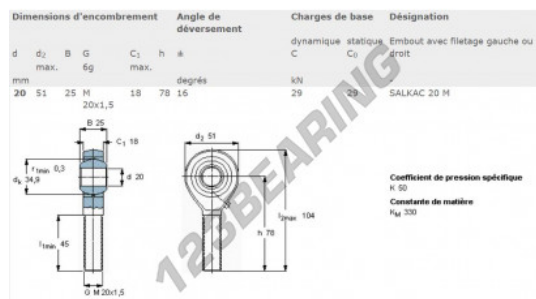

TSM Rod end TSML020-SKF - TSML020-SKF

<https://www.123bearing.com/bearing-housing/rod-end/tsm/tsml020-skf>

PRODUCT FEATURES

Brand	SKF
N° Ean13	7316577311542
Inside diameter	20 mm
Thickness	25 mm
Type	-
Weight	377 g
Thread	-
Lubrication	-
Dynamic load	31.5 kN
Static load	29 kN
Packaging	-
Standard	-