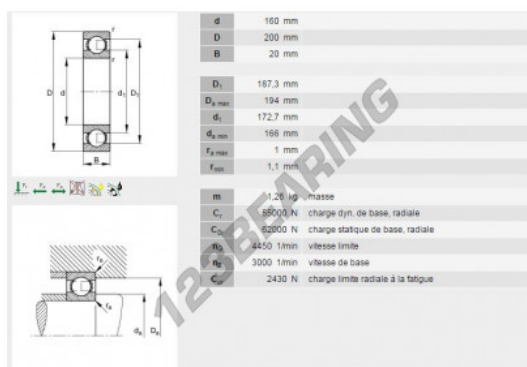

Deep groove ball bearing single row 61832-INA - 61832-INA

<https://www.123bearing.com/bearing-housing/deep-groove-bearing/single-row/61832-ina>

PRODUCT FEATURES

Brand	INA
N° Ean13	3663952004525
Inside diameter	160 mm
Inside diameter	6.299" inch
Outside diameter	200 mm
Outside diameter	7.874" inch
Thickness	20 mm
Thickness	0.787" inch
Limiting speed	6300 rpm
Packaging	1