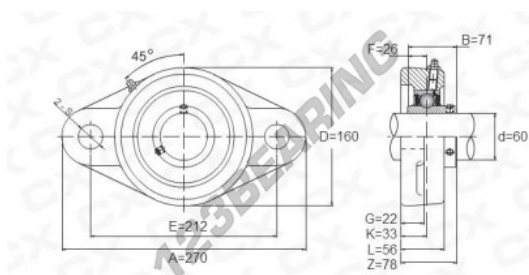

Housed bearing 2 bolts UCFL312 - UCFL312

<https://www.123bearing.com/bearing-housing/housed-bearing/cast-iron-housed-bearing-2/ucfl312>

PRODUCT FEATURES

Brand	GEN
Shaft diameter	60 mm
Shaft diameter	2.362" inch
No. of fasteners	2
Tightening	set screw
Mounting center distance	212 mm
Mounting center distance	8.346" inch
Material	cast iron
Packaging	1