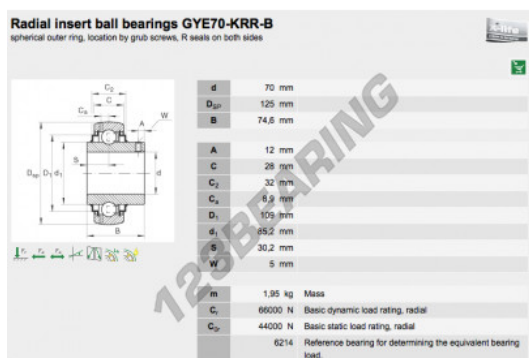

Housed bearing accessories GYE70-KRR-B-INA - GYE70-KRR-B-INA

<https://www.123bearing.com/bearing-housing/housed-bearing/accessories/gye70-krr-b-ina>

PRODUCT FEATURES

Brand	INA
N° Ean13	3663952185316
Inside diameter	70 mm
Inside diameter	2.756" inch
Outside diameter	125 mm
Outside diameter	4.921" inch
Thickness	74.6 mm
Thickness	2.937" inch
Packaging	1