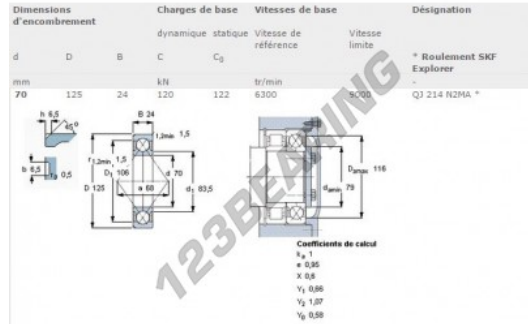

Deep groove ball bearing single row QJ214-N2MA-SKF - QJ214-N2MA-SKF

<https://www.123bearing.com/bearing-housing/deep-groove-bearing/single-row/qj214-n2ma-skf>

PRODUCT FEATURES

Brand	SKF
N° Ean13	7316571845869
Inside diameter	70 mm
Sealing	Non-tight
Cage	Machined metal
Contact angle	35 °
Outside diameter	125 mm
Thickness	24 mm
Limiting speed	9000 rpm
Dynamic load	120 kN
Static load	122 kN
Packaging	1