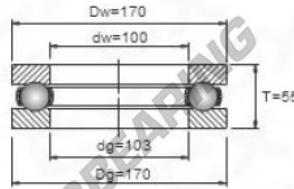

## Thrust ball bearing 51320 - 51320

<https://www.123bearing.com/bearing-housing/deep-groove-bearing/thrust/51320>

### PRODUCT FEATURES

Brand	GEN
Inside diameter	100 mm
Outside diameter	170 mm
Thickness	55 mm
Weight	4901 g
Packaging	-

[contact@123bearing.com](mailto:contact@123bearing.com)

(646) 712 9672

CRT4 de Lesquin 60 Rue Du Haut De Sainghin 59273 Fretin FRANCE