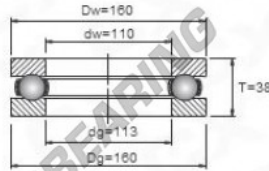

Thrust ball bearing 51222 - 51222

<https://www.123bearing.com/bearing-housing/deep-groove-bearing/thrust/51222>

PRODUCT FEATURES

Brand	GEN
Inside diameter	110 mm
Outside diameter	160 mm
Thickness	38 mm
Weight	2353 g
Packaging	-
Standard	No standard