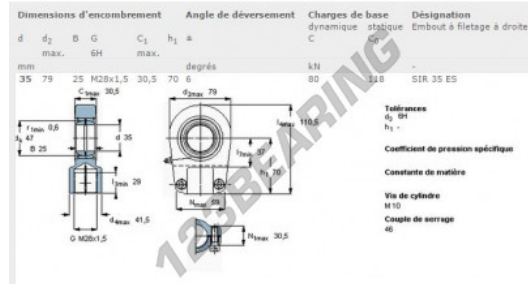

SI Rod end SIR35-ES-SKF - SIR35-ES-SKF

<https://www.123bearing.com/bearing-housing/rod-end/si/sir35-es-skf>

PRODUCT FEATURES

Brand	SKF
N° Ean13	7316577003652
Inside diameter	35 mm
Outside diameter	47 mm
Thickness	30.5 mm
Packaging	1