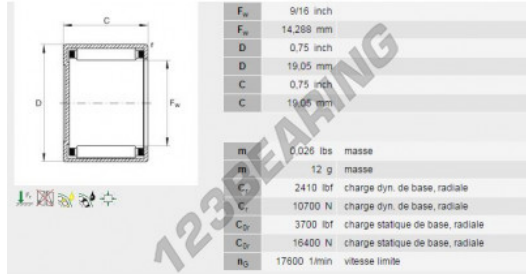

Drawn cup roller bearing BCE912-INA - BCE912-INA

<https://www.123bearing.com/bearing-housing/needle-roller-bearing/drawn-cup/bce912-ina>

PRODUCT FEATURES

Brand	INA
N° Ean13	3663952172132
Inside diameter	14.29 mm
Outside diameter	19.05 mm
Thickness	19.05 mm
Packaging	1