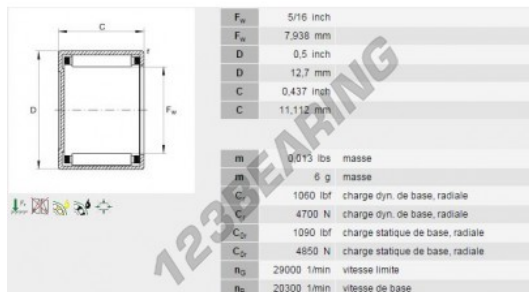

Drawn cup roller bearing BCE57-INA - BCE57-INA

<https://www.123bearing.com/bearing-housing/needle-roller-bearing/drawn-cup/bce57-ina>

PRODUCT FEATURES

Brand	INA
N° Ean13	3663952172002
Inside diameter	7.94 mm
Outside diameter	12.7 mm
Thickness	11.13 mm
Packaging	1