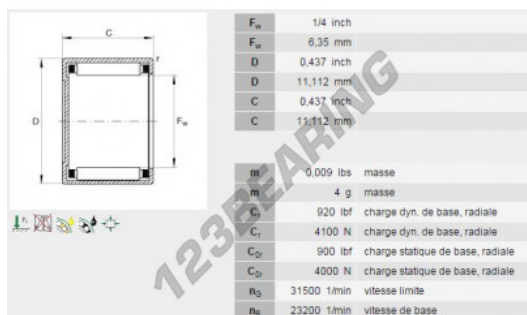

Drawn cup roller bearing BCE47-INA - BCE47-INA

<https://www.123bearing.com/bearing-housing/needle-roller-bearing/drawn-cup/bce47-ina>

PRODUCT FEATURES

Brand	INA
N° Ean13	3663952171982
Inside diameter	6.35 mm
Outside diameter	11.11 mm
Thickness	11.13 mm
Packaging	1