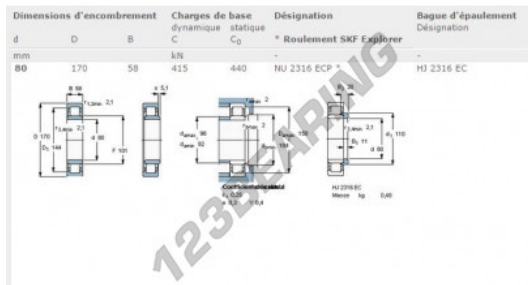

Roller bearing NU2316-ECP-SKF - NU2316-ECP-SKF

<https://www.123bearing.com/bearing-housing/roller-bearing/roller/nu2316-ecp-skf>

PRODUCT FEATURES

| | |
|------------------|---------------|
| Brand | SKF |
| N° Ean13 | 7316577029638 |
| Inside diameter | 80 mm |
| Outside diameter | 170 mm |
| Thickness | 58 mm |
| Weight | 5832 g |
| Packaging | 1 |